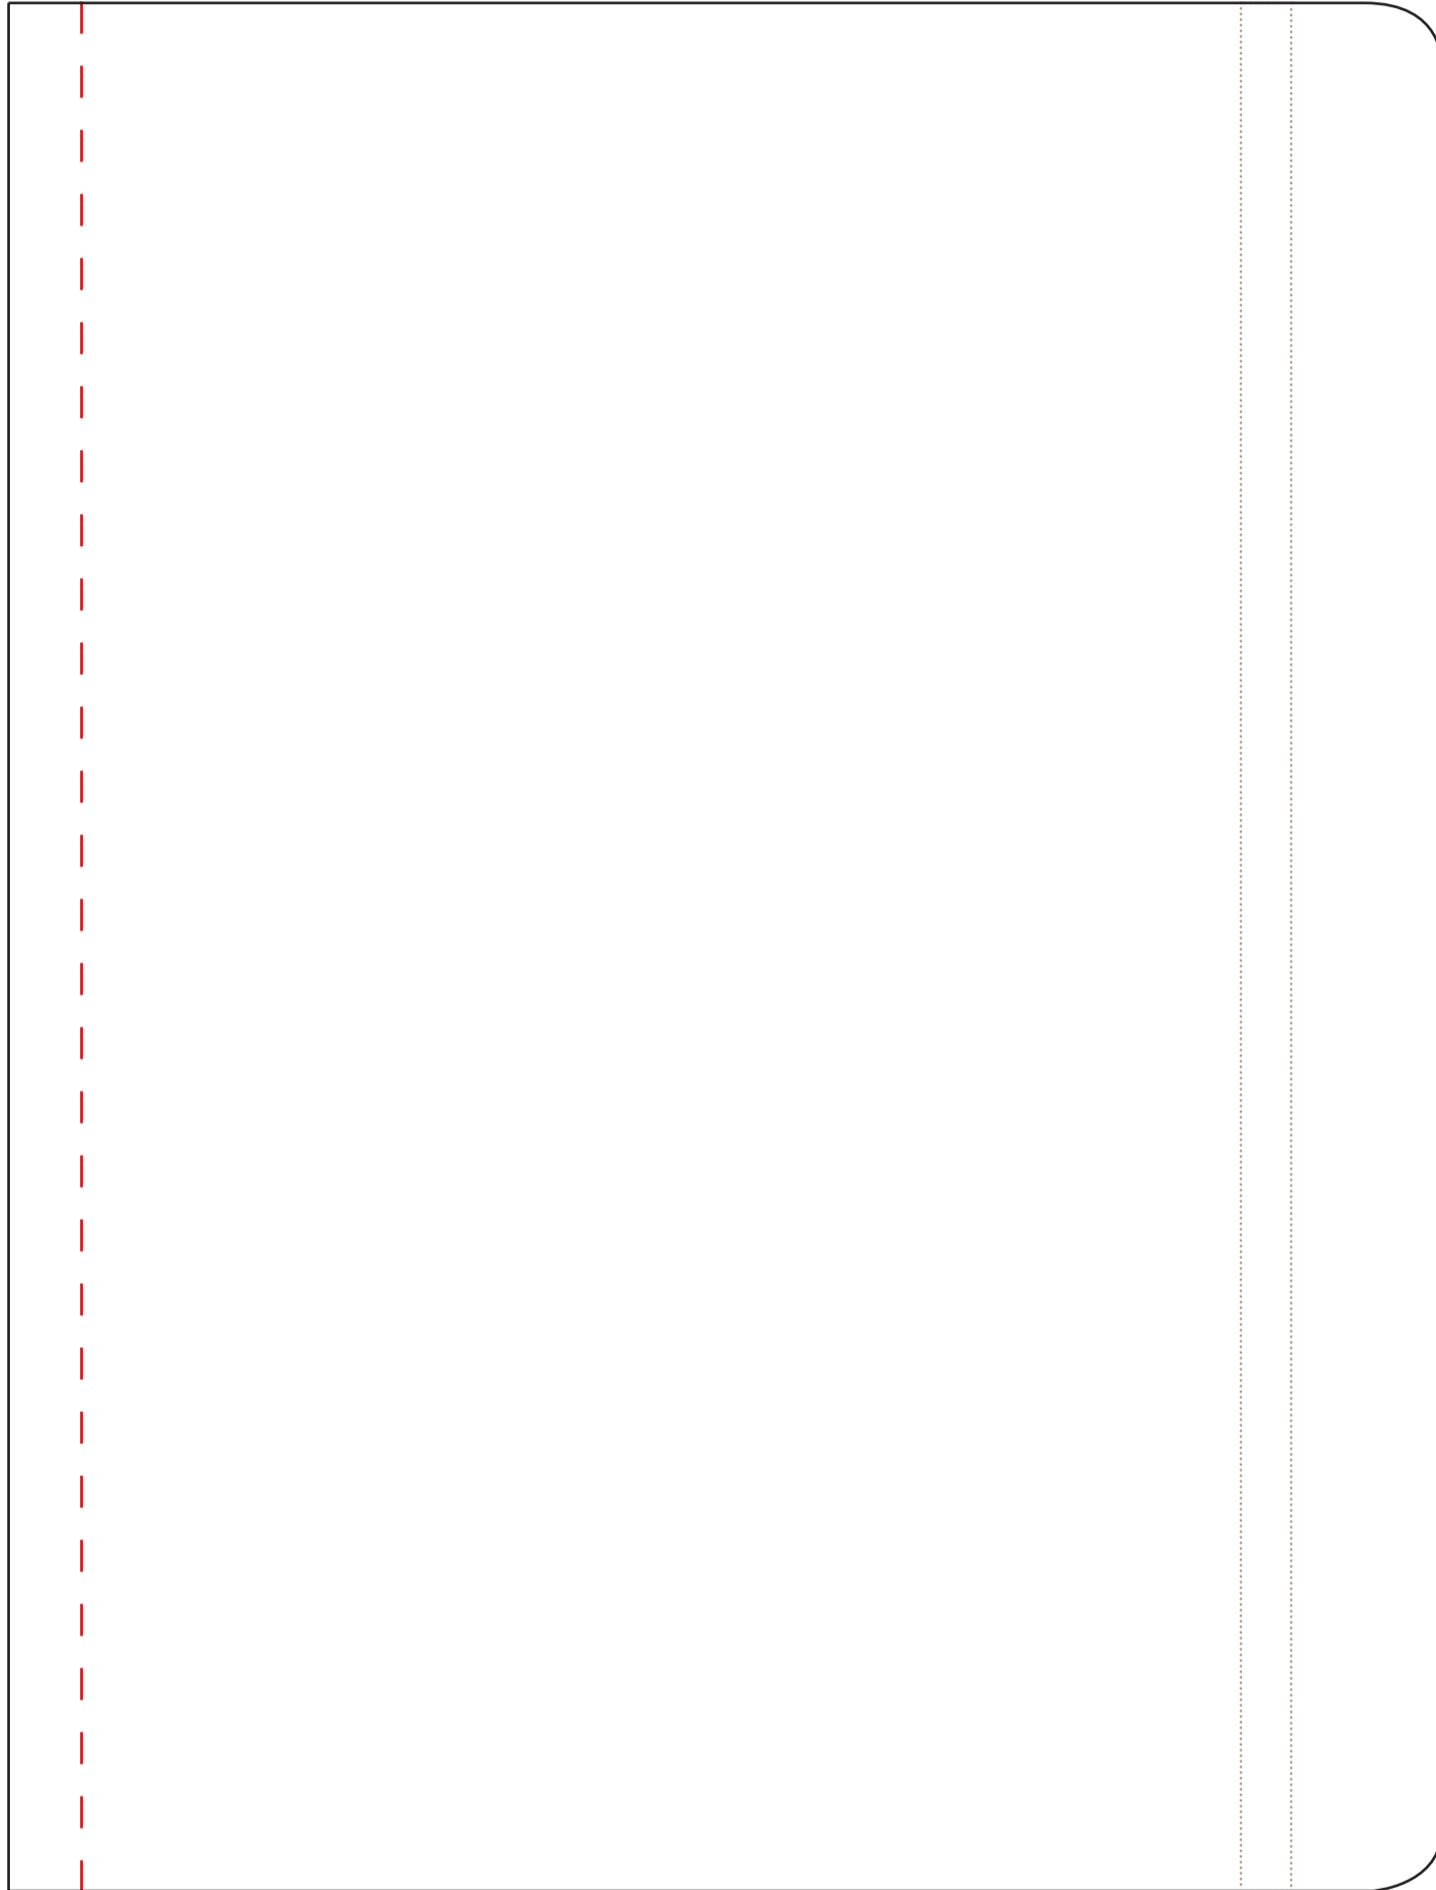

COVER TEMPLATE

MASTER NOTEBOOK
250 x 190mm Cover

DISCLAIMER:
For full bleed designs, add 3mm.

Bb.

ARTWORK

Cover size (1:1 scale)
Elastic = 20mm from edge / 7mm width
Limit of customisation for stock items

Bookblock

4-6 Denbigh Mews
London
SW1V 2HQ

UK / +44 (0) 203 514 1281
USA / +1 (312) 337-0747
info@bookblock.com
www.business.bookblock.com