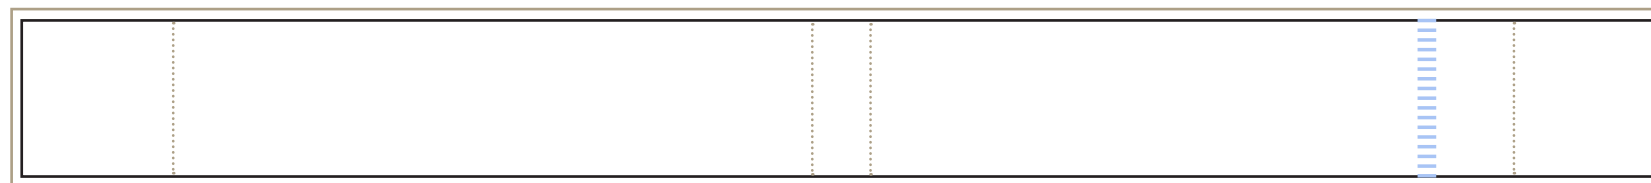

Bb.

BELLY BAND ARTWORK

MASTER NOTEBOOK

250 x 190mm Cover, 1 - 2mm lip

ARTWORK

Trim Size

Bleed = 3mm

Fold Lines / Edge of Book

Elastic - 15mm from edge

Back Edge

190mm

15mm

190mm

Front Edge

TOTAL LENGTH = c.455mm

HEIGHT = 40 - 60mm

***PLEASE NOTE THIS IS A
GUIDELINE ONLY.
PLEASE DO NOT PLACE YOUR
ARTWORK IN THIS FILE.**

Bookblock

4-6 Denbigh Mews

London

SW1V 2HQ

-

UK / +44 (0) 203 514 1281

USA / +1 (312) 337-0747

info@bookblock.com

www.business.bookblock.com