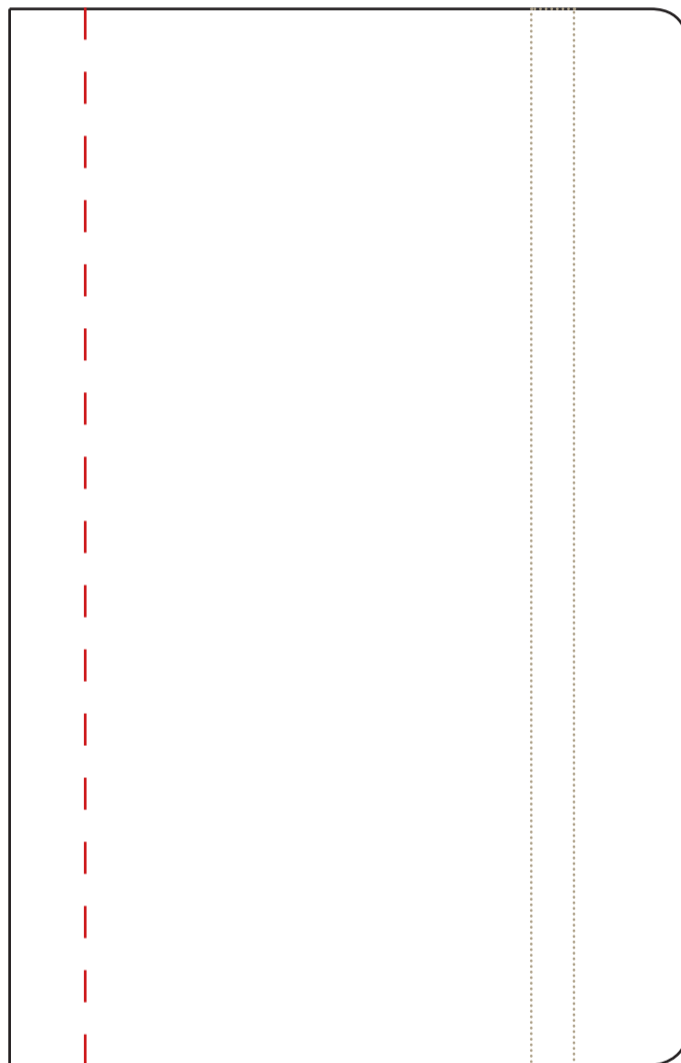

COVER TEMPLATE

MOLESKINE/CASTELLI POCKET NOTEBOOK
140 x 90mm Cover

DISCLAIMER:
For full bleed designs, add 3mm.

Bb.

ARTWORK

Cover size (1:1 scale)
Elastic = 15mm from edge / 7mm width
Limit of customisation for stock items

Bookblock

4-6 Denbigh Mews
London
SW1V 2HQ

UK / +44 (0) 203 514 1281
USA / +1 (312) 337-0747
info@bookblock.com
www.business.bookblock.com