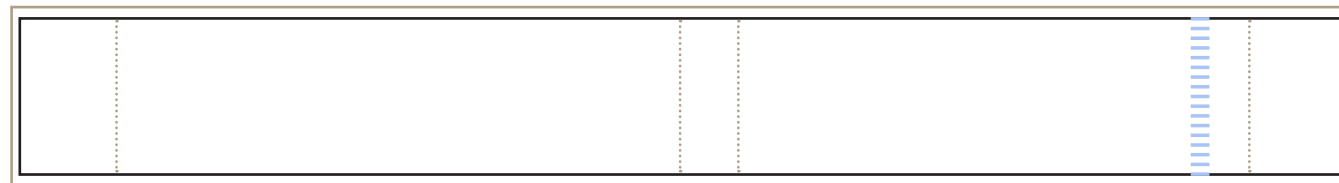

Bb.

BELLY BAND ARTWORK

MOLESKINE/CASTELLI POCKET NOTEBOOK
140 x 90mm Cover, 1 - 2mm lip

ARTWORK

Trim Size

Bleed = 3mm

Fold Lines / Edge of Book

Elastic - 15mm from edge

Back Edge

90mm

15mm

90mm

Front Edge

TOTAL LENGTH = c.255mm

HEIGHT = 40 - 60mm

***PLEASE NOTE THIS IS A
GUIDELINE ONLY.
PLEASE DO NOT PLACE YOUR
ARTWORK IN THIS FILE.**

Bookblock

4-6 Denbigh Mews

London

SW1V 2HQ

-

UK / +44 (0) 203 514 1281

USA / +1 (312) 337-0747

info@bookblock.com

www.business.bookblock.com